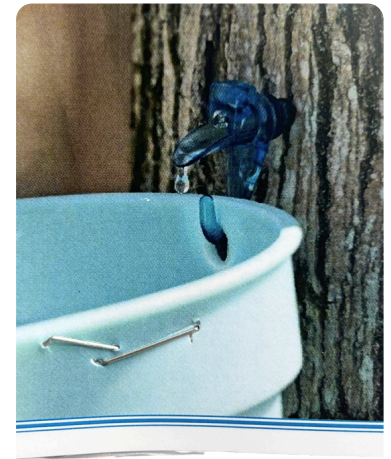

Maple Discover Kit includes the following:

Digital Teacher Resource

K-5 curriculum linked resource

Activity sheets, games, and links highlighting the maple industry in New Brunswick.

What's inside

Maple Treat